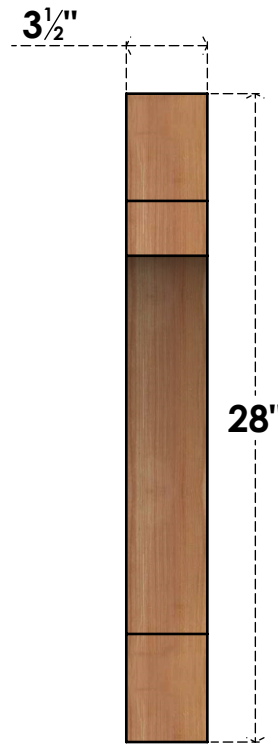

BRC04X24X28MRC00SWR

3 1/2"W X 24"D X 28"H MERCED SMOOTH BRACE, WESTERN RED CEDAR

SIDE

FRONT

EKENA MILLWORK
 2300 WEST MAIN ST.
 CLARKSVILLE, TX 75426
 TOLL FREE: 866-607-0453
 WWW.EKENAMILLWORK.COM

NOTES

1. INSTALLATION TO BE COMPLETED IN ACCORDANCE WITH MANUFACTURER'S SPECIFICATIONS.
2. DRAWING MAY NOT BE TO SCALE
3. THIS DRAWING IS INTENDED FOR DESIGN AND PLANNING PURPOSES ONLY.
4. ALL INFORMATION CONTAINED HEREIN WAS CURRENT AT THE TIME OF DEVELOPMENT BUT MUST BE REVIEWED AND APPROVED BY THE PRODUCT MANUFACTURER TO BE CONSIDERED ACCURATE.
5. PRODUCTS ARE NOT KILN DRIED. THIS ITEM IS UNIQUE AND WILL CONTAIN THE NATURAL VARIATIONS THAT THE WOOD SPECIES OFFERS. THIS MAY RESULT IN VARIATIONS UP TO 1/4"