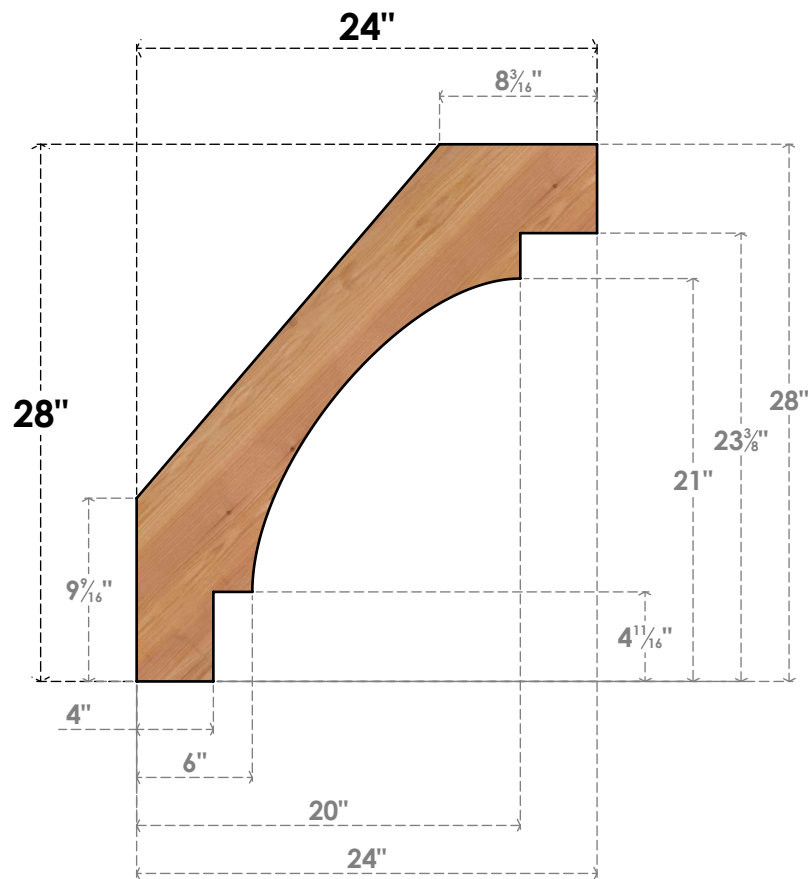

BRC04X24X28MRC00SWR

3 1/2"W X 24"D X 28"H MERCED SMOOTH BRACE, WESTERN RED CEDAR

SIDE

FRONT

EKENA MILLWORK
 2300 WEST MAIN ST.
 CLARKSVILLE, TX 75426
 TOLL FREE: 866-607-0453
 WWW.EKENAMILLWORK.COM

NOTES

1. INSTALLATION TO BE COMPLETED IN ACCORDANCE WITH MANUFACTURER'S SPECIFICATIONS.
2. DRAWING MAY NOT BE TO SCALE
3. THIS DRAWING IS INTENDED FOR DESIGN AND PLANNING PURPOSES ONLY.
4. ALL INFORMATION CONTAINED HEREIN WAS CURRENT AT THE TIME OF DEVELOPMENT BUT MUST BE REVIEWED AND APPROVED BY THE PRODUCT MANUFACTURER TO BE CONSIDERED ACCURATE.
5. PRODUCTS ARE NOT KILN DRIED. THIS ITEM IS UNIQUE AND WILL CONTAIN THE NATURAL VARIATIONS THAT THE WOOD SPECIES OFFERS. THIS MAY RESULT IN VARIATIONS UP TO 1/4"